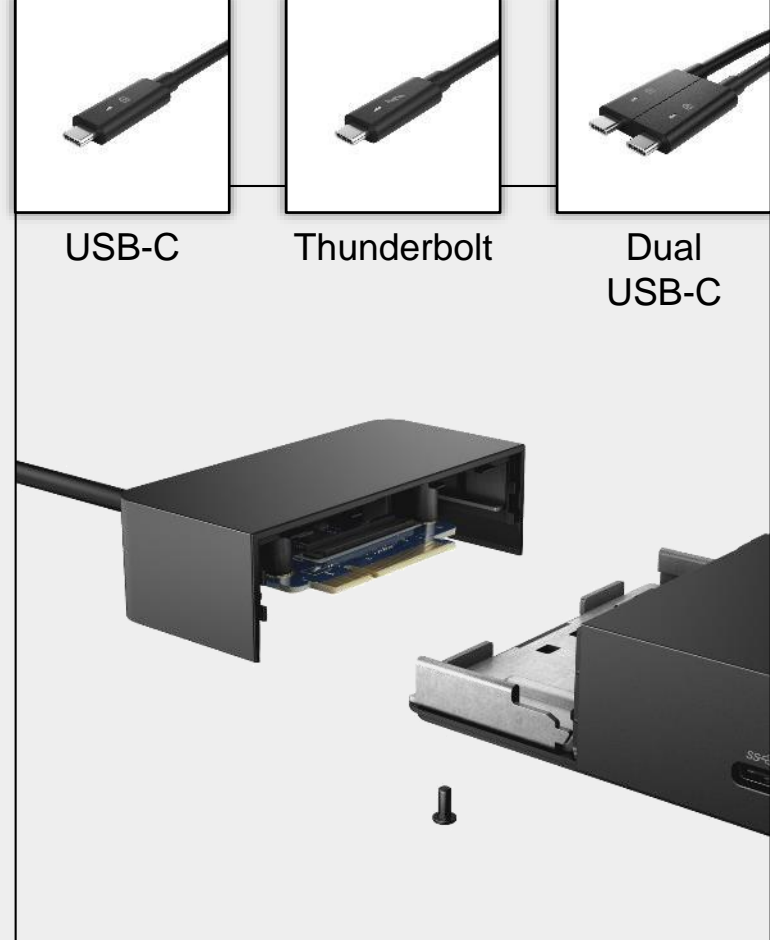

Easy to charge

Future-ready design

Dell's newest commercial docks feature a modular design that allows for easy field replacement of connectivity and power.

- Upgrade your connectivity
 - USB-C to Thunderbolt 3
 - USB-C to Dual USB-C
 - Thunderbolt to Dual USB-C
- Better total cost of ownership vs. entire dock replacement
- Reduce waste

Easy to upgrade

Port overview

1. USB-C (3.1 Gen 2)
2. USB-A (3.1 Gen 1)
3. Global Headset Jack
4. T-Bar Lock Slot & Wedge Shaped Lock Slot (On side)

5. Speaker Out
6. DisplayPort 1.4
7. DisplayPort 1.4
8. HDMI 2.0
9. USB-C Multi-Function DisplayPort (MFDP)