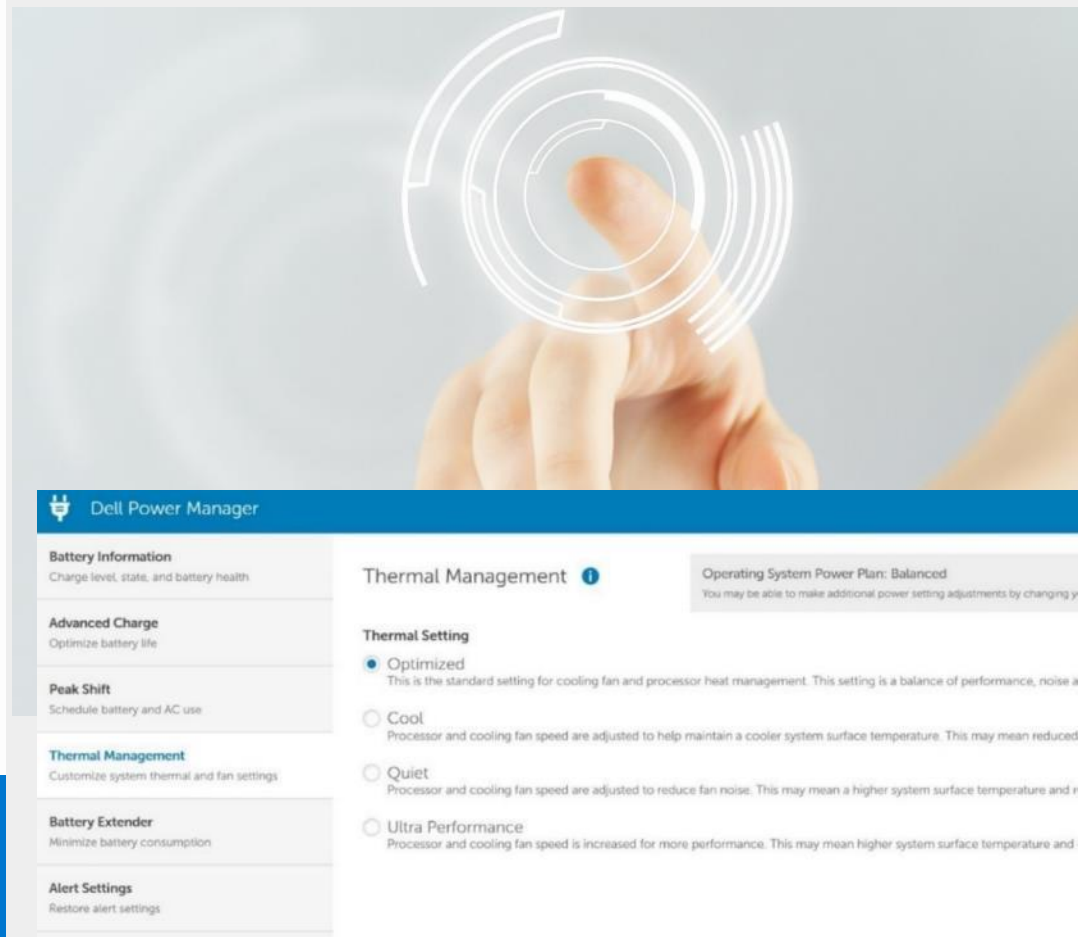

Strike the right balance between performance and run time

- **Dell's unique solution** helps manage both processing and thermal output.
- **Easily choose** between 4 presets: Optimized, Cool, Quiet, Ultra Performance. If working in a shared space, you might choose quiet, versus if you're multitasking or using graphics intense programs at home, select Ultra Performance.
- Adaptable settings will recognize your patterns and adjust.
- IT can manage or hide settings.

Dell Power Manager