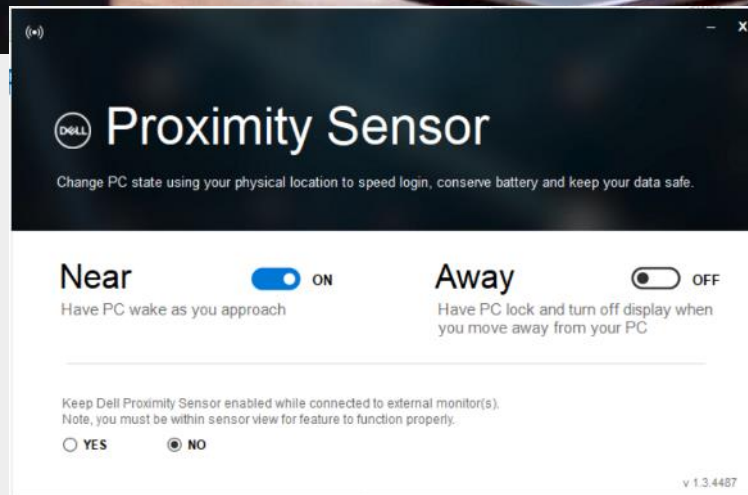

The world's first PC proximity sensor enabled by Intel® Context Sensing Technology*

The sensor detects a user's presence and automatically wakes the system starting the login via the IR camera + Windows Hello **without lifting a finger. Getting to work is faster than ever.**

- Senses from **~1 m away. Wakes up from modern standby upon approach.** Detects any user or significant movement.
- Designed to allow system to **wake up as quick as possible for faster time to productivity.**
- Innovative architecture allows for quick, false user detection and **ensure fast (near instant) wake experience.**

Dell ExpressSign-in

Default settings displayed: Near default is ON / Away default is OFF